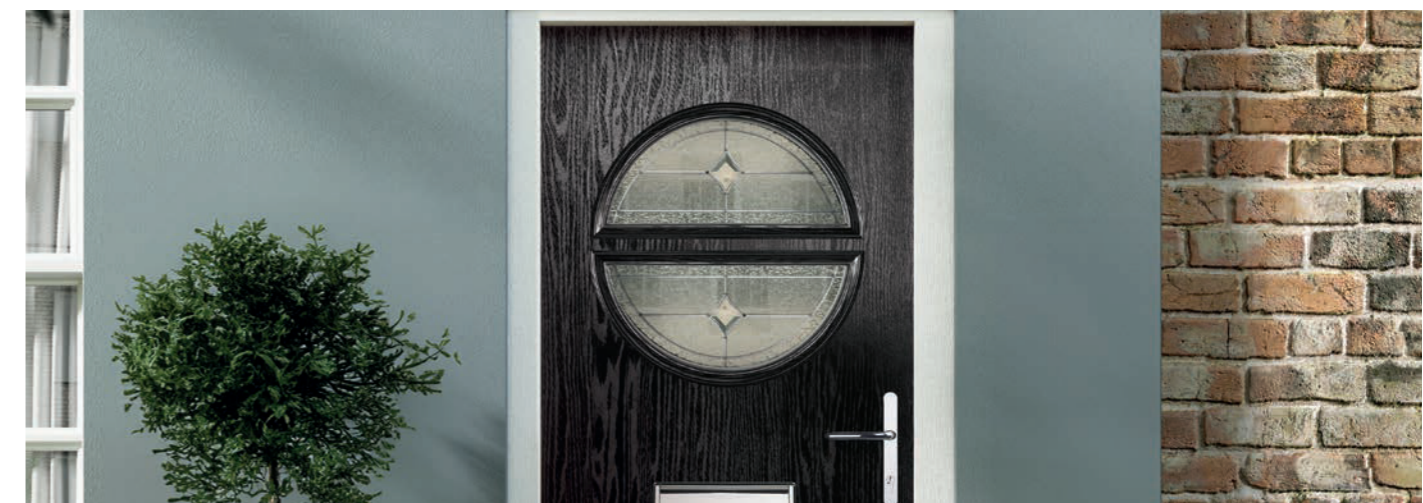

Aspen

Chatsworth

Kara\*  
★

Matrix  
★

Monza

Nevis

★Sierra, Trieste, Bloom, Matrix and Eclipse, available while stocks last.  
Colours shown should be used for guidance only as the limitations in the printing process may mean that colours vary from those illustrated.  
Hardware shown is for guidance only and may vary from that illustrated. † Kara colour available in Zinc only.