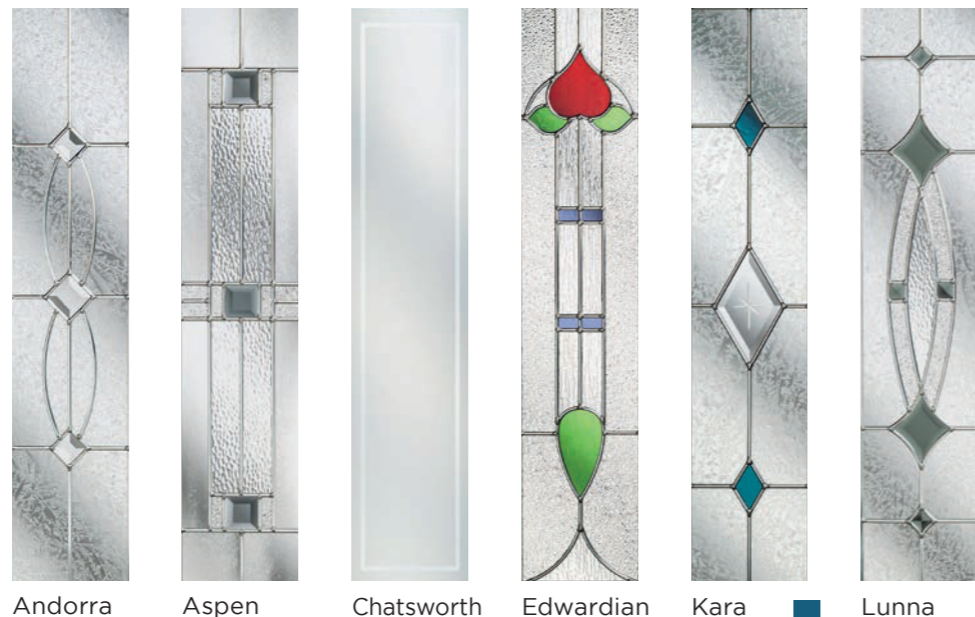

nxt-gen Esteem

Main image: Atlas Pebble Grey with Chatsworth glass.