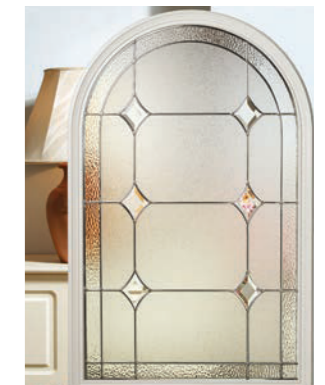

Glass range

What really sets our doors apart from the rest is our exclusively designed glass range.

Only found with Atlas Desings, our decorative glass is triple glazed and laminated as standard, complementing our superior quality doors. Our double-glazed options, Chatsworth and Wentworth also maintain the highest quality standards.

Furthermore, every door in our Esprit collection features individually designed glass to suit that specific door style, creating a unique entranceway.

The possibilities really are endless...Remember, you can visit door-designer.co.uk to see every door, colour, and glass combination in full.

Customer feedback drives our innovation. We're updating our popular triple-glazed range by removing less popular designs and introducing exciting new glass options.

★ In due course, we will be removing Sierra, Trieste, Bloom, Matrix and Eclipse. These will be denoted with an asterix throughout the brochure.

Palma

Kara is our most versatile glass family

The trend for brass accessories within home design shows no sign of slowing down. Our Kara brass option turns functional to fabulous!

If you're looking to add that special extra touch of colour to your glass, we also offer a blue or grey accent glass design (with zinc caming).

To view the Kara glass with your choice of door, visit atlasdesignsnwLtd.co.uk now and get designing!