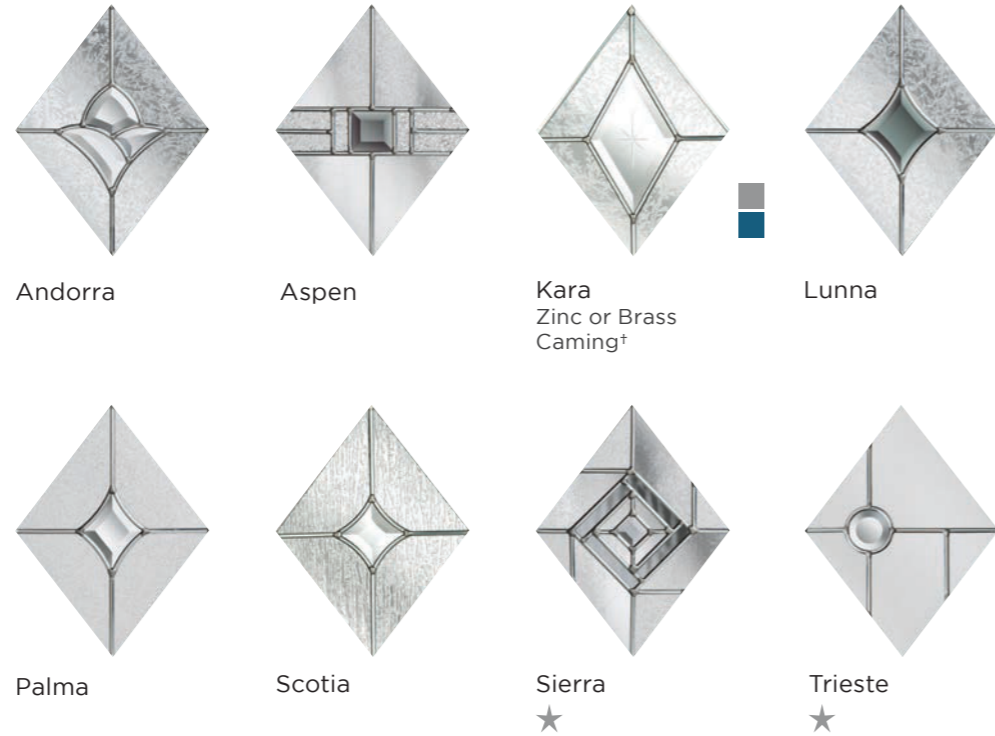

What makes our door exceptional?

- ✓ Excellent thermal efficiency
- ✓ Incomparable security features
- ✓ Low maintenance
- ✓ Excellent weatherproofing
- ✓ Superb sound insulation
- ✓ Stunning aesthetics
- ✓ Remarkable durability