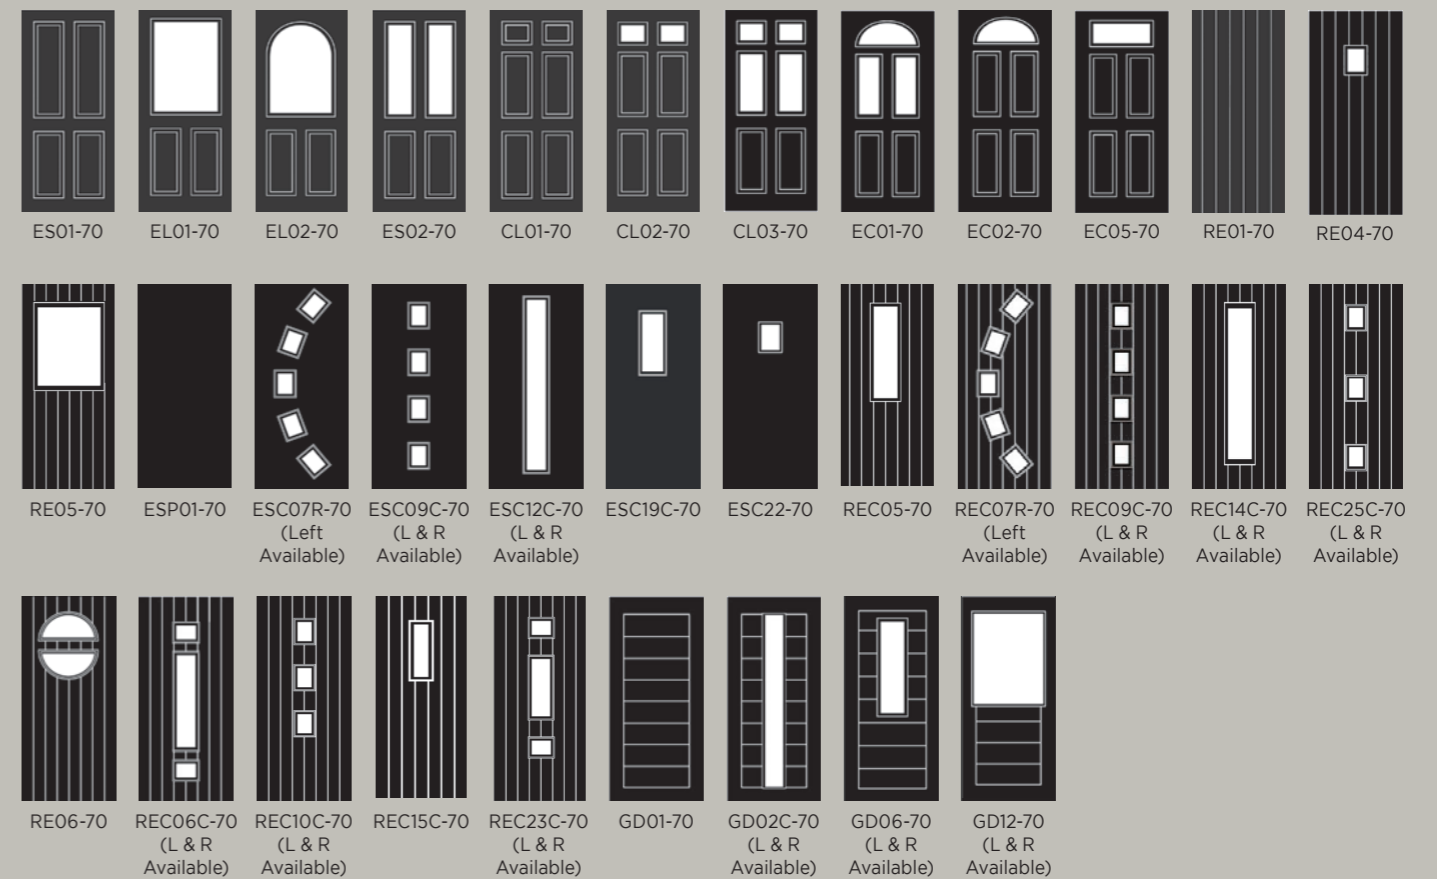

Extended range

Our Grandeur Collection now includes an extended range of 70mm door styles, offering more choice for your customers.

Our 50mm triple-glazed, laminated glass is available in our much-loved Kara Zinc, Kara Brass, Aspen, Edwardian and Monza styles, with new additions, Chatsworth and Wentworth styles now available.