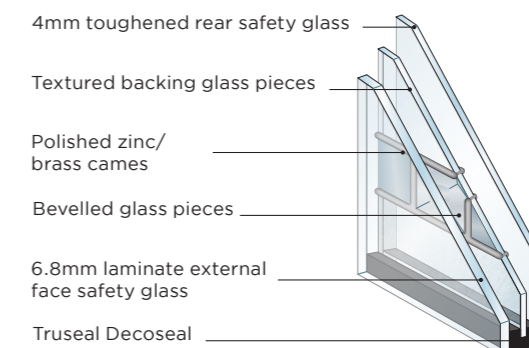

### Decorative Glass

Features and benefits:

- Decorative triple glazing
- Obscure double glazing
- The decorative centre pane of the triple glazed unit is sealed within the unit therefore, it is protected from dust and weathering and easy to clean
- 6.8mm glass laminated as standard
- 50mm units available for 70mm doors
- Glass patterns may vary
- Slight bubbles, lines and surface imperfections are all characteristics of glass. They are not to be considered as defects as they add character to decorative glass.

#### Triple glazed decorative glass diagram

Diagram represents a typical make up of our triple glazed glass. Please contact us for further info

20 years

ATLAS

DESIGNS (NW) LTD

A DOOR FOR EVERY HOME

[f @atlasdesignsnw](#) | [atlasdesignsnwltd.co.uk](http://atlasdesignsnwltd.co.uk)