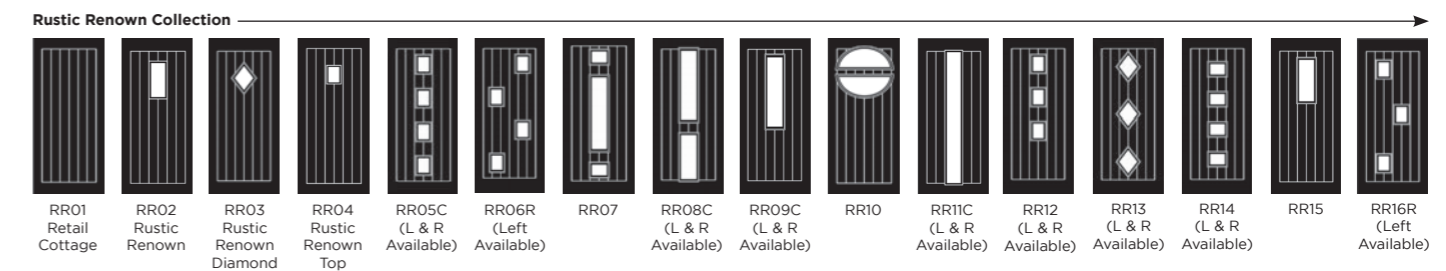

Full Door Range

Thumbnails are intended as guidance, and are for illustration purposes only. Atlas Designs reserve the right to alter and remove door styles and specifications without prior notice.
Colours shown should be used for guidance only as the limitations in the printing process may mean that colours vary from those illustrated. Hardware shown is for guidance only and may vary from that illustrated.

a door for every home