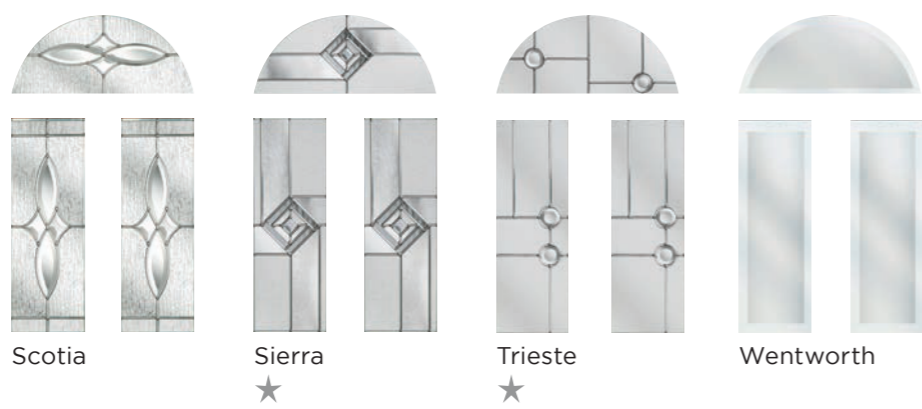

nxt-gen Eclat

Main image: Porcelain Blue
with Palma glass.

Colour Trend
Porcelain Blue