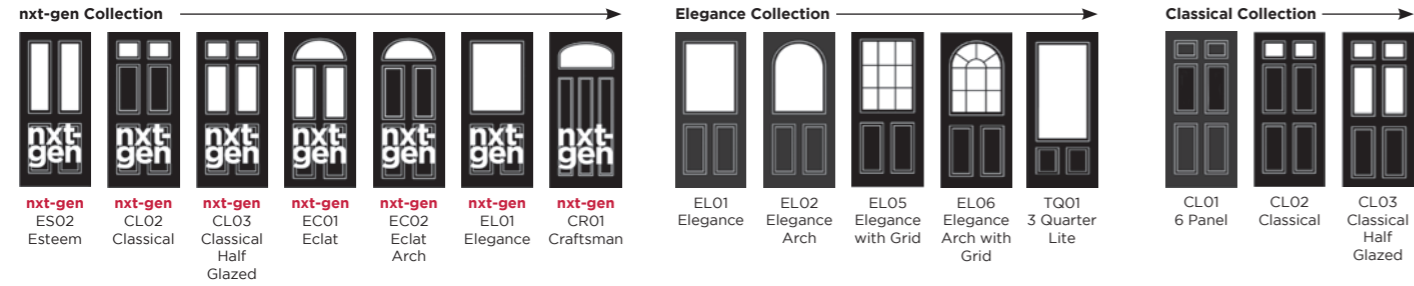

Full Door Range

Thumbnails are intended as guidance, and are for illustration purposes only. Atlas Designs reserve the right to alter and remove door styles and specifications without prior notice.
Colours shown should be used for guidance only as the limitations in the printing process may mean that colours vary from those illustrated. Hardware shown is for guidance only and may vary from that illustrated.

a door for every home