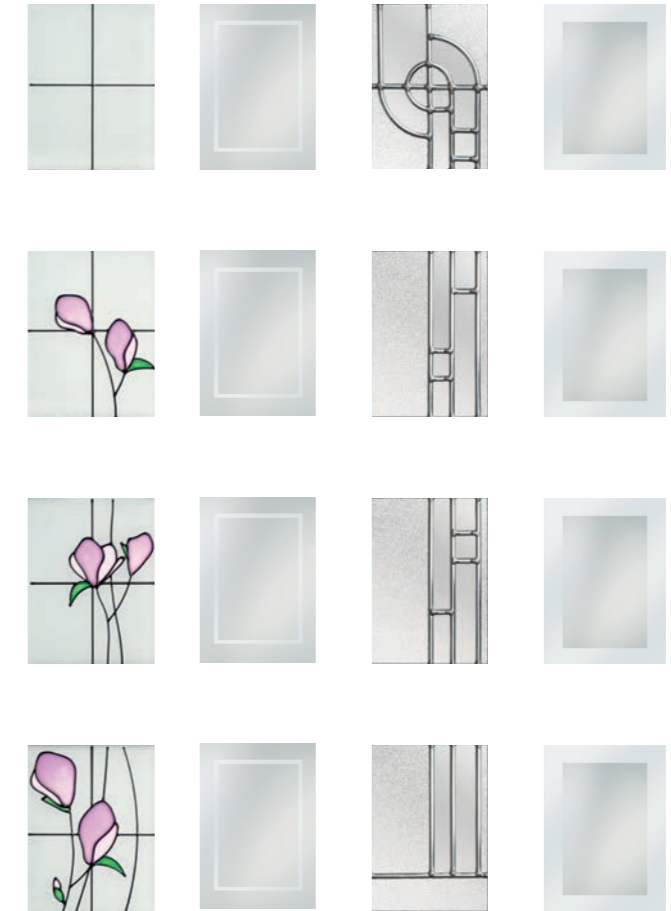

# Esprit Collection

C07 with Breeze glass  
Left and right available

Breeze    Chatsworth    Glacier    Lunna    Sierra  
★    Wentworth

C09 with Aspen glass  
Left, centre and right available

Bloom  
★    Chatsworth    Odessa    Wentworth

★Sierra, Trieste, Bloom, Matrix and Eclipse, available while stocks last.  
Colours shown should be used for guidance only as the limitations in the printing process may mean that colours vary from those illustrated.  
Hardware shown is for guidance only and may vary from that illustrated. † Kara colour available in Zinc only.