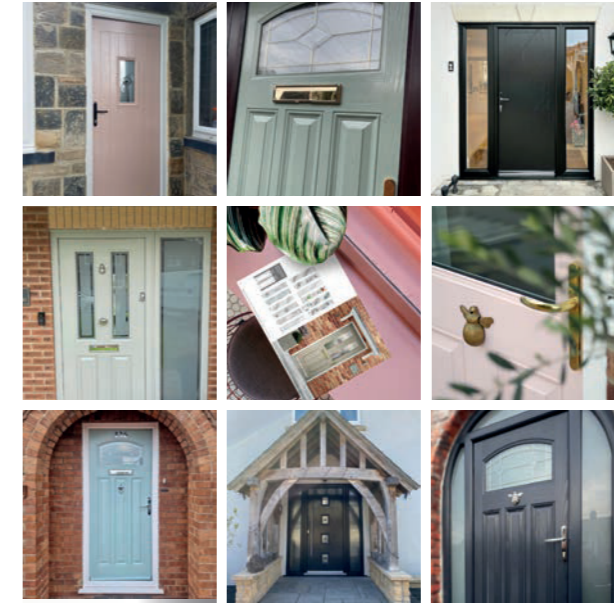

'My inspiration mainly comes from Instagram, although I do love flicking through interior design magazines and watching interior design programmes on BBC and Channel 4. They really show how a re-jig of a space can work wonders.'

Why did you believe Atlas Designs would be the best fit for your home?

'We chose to use Atlas Designs for our project as my parents have recently renovated and recommended Atlas Designs. I have to say, their products do not disappoint. From a fabulous array of colour choices, styles and designs to choose from, the possibilities are endless and there's something for everyone! You can mix and match to create your dream entranceway.'

What style did you go for?

'We opted for the stainless-steel handle because we loved how sleek it looked and added a modern twist to our cottage. We chose Agate Grey for our colour choice, loving the colour so much we then painted our garage doors to match. The product itself is the most divine quality, with beautiful intricate detailing. Despite the door being composite, it has a real grain wood effect on it, which I just love! The attention to detail is stunning.'

What have you enjoyed most about your door?

'The benefits of our new door, apart from the obvious being less heat escaping, definitely has to be the security element. Our door automatically locks, and without a key, you're not getting in! This gives us peace of mind, living in the countryside.'

Feeling social?

Would you like to see some of our real doors on real homes? Head to our social media feeds for endless colour and style inspiration.

facebook.com/atlasdesignsnw

/atlasdesignsnw

#myatlasdesignsdoor

Once your door is installed, please share your creation to help others with their door journey. Don't forget to tag @atlasdesignsnw