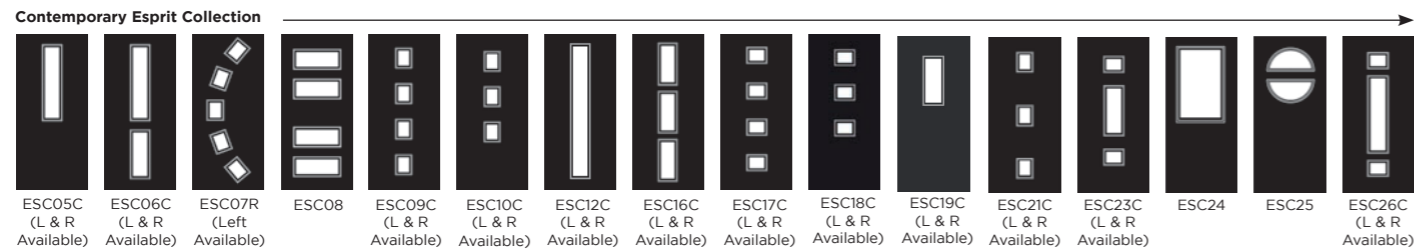

Full Door Range

Thumbnails are intended as guidance, and are for illustration purposes only. Atlas Designs reserve the right to alter and remove door styles and specifications without prior notice.
Colours shown should be used for guidance only as the limitations in the printing process may mean that colours vary from those illustrated. Hardware shown is for guidance only and may vary from that illustrated.

a door for every home