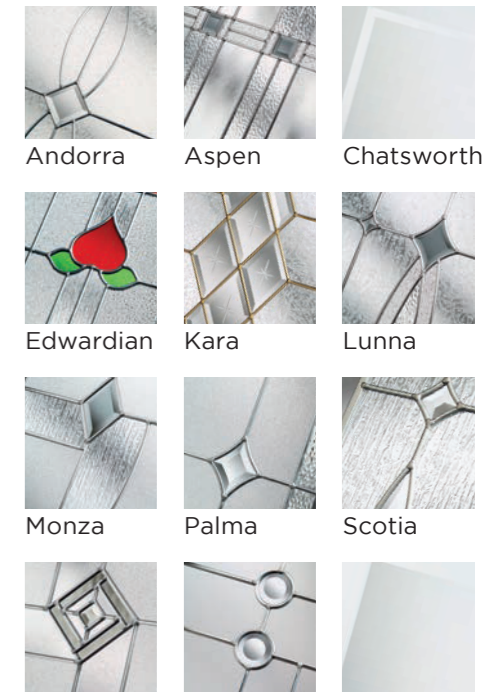

Sierra ★
Trieste ★
Wentworth