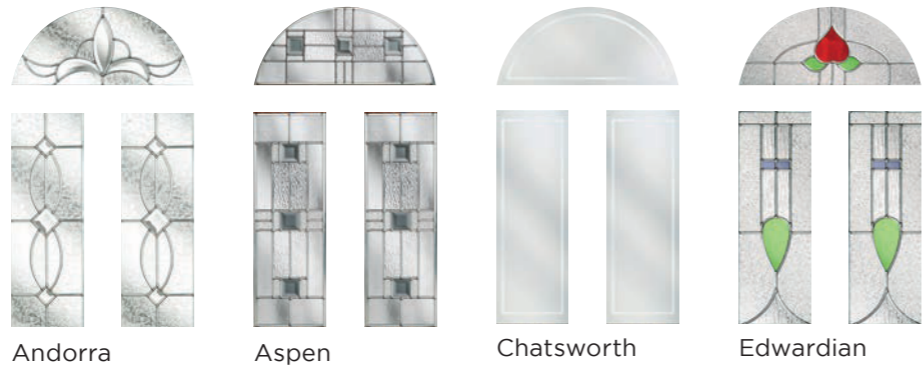

nxt-gen Eclat

Main image: Porcelain Blue
with Palma glass.

Colour Trend
Porcelain Blue