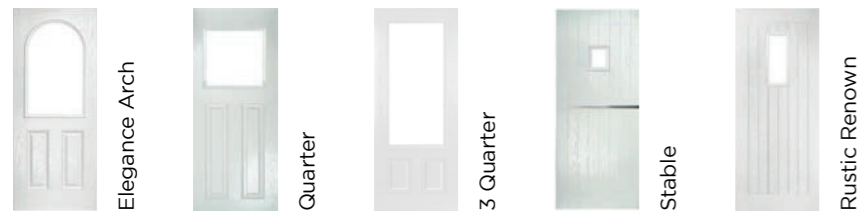

Signature

A quality front door says a lot about its owner. It makes a statement. It speaks of intent, character and aspiration. Our Signature range does exactly that.

With a more traditional finish, our Signature doors are designed to complement and respect the architecture of your home.

This range is the perfect choice for those wishing to add a touch of classic style and elegance to their home.

With our Signature range there's a door to suit every property; modern or traditional, town or country.

Signature range:

Elegance Arch	36
New England Quarter	38
3 Quarter Lite	40
Stable	42
Rustic Renown	46