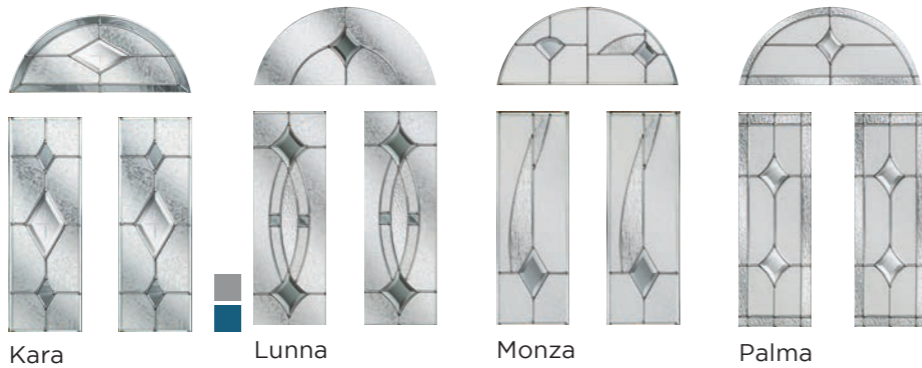

nxt-gen Eclat

Main image: Porcelain Blue
with Palma glass.

Colour Trend
Porcelain Blue