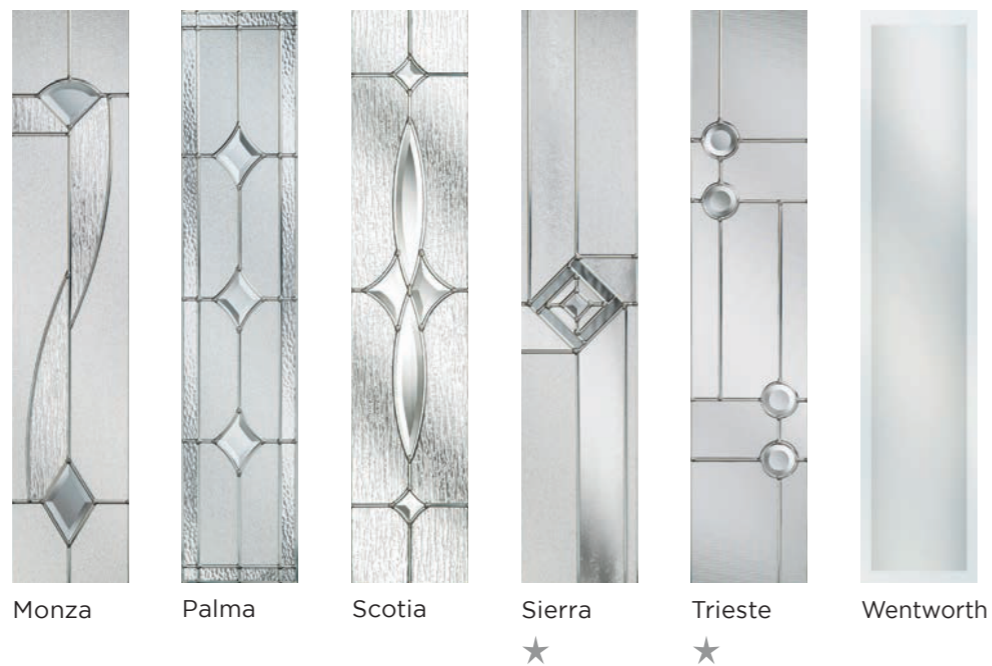

# nxt-gen Esteem

Main image: Atlas Pebble Grey with Chatsworth glass.

Kara  
Zinc or  
Brass  
Caming†

Alternative designs offered in the Signature Collection:

Esteem Arch Esteem Brow

★

★

★Sierra, Trieste, Bloom, Matrix and Eclipse, available while stocks last.