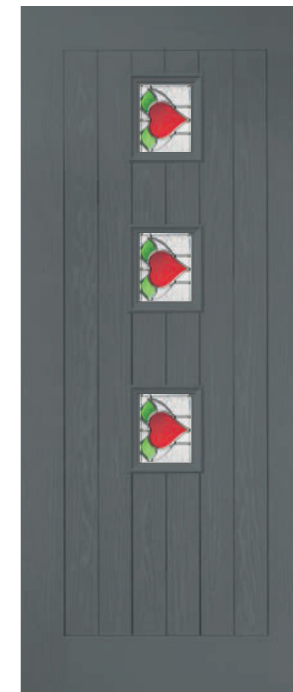

RR12 Andorra glass